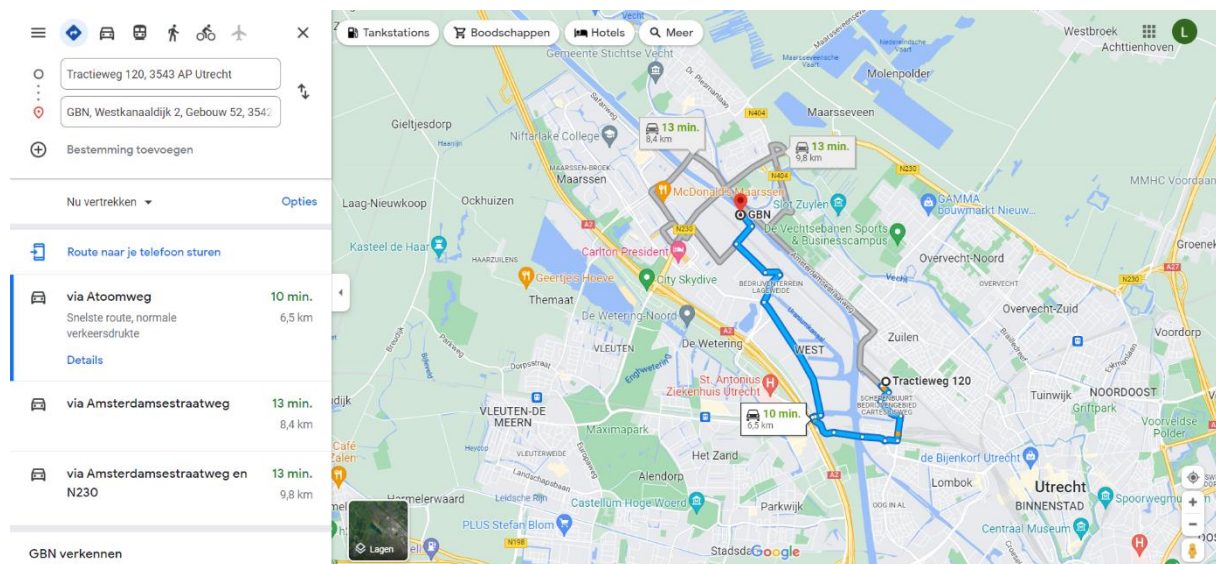

4. BGN

De complexe markt van grondstromen vraagt om specifieke kennis, een volwaardige certificering en een goed netwerk van project- en verwerkingslocaties.

GBN combineert al deze elementen en neemt desgewenst ook de regie en communicatie uit handen. Of het nu gaat om het overnemen, analyseren, of bewerken van uw grondstromen. Wij zorgen voor kwaliteitsborging, administratie en het doen van meldingen.

Daarnaast regelen we de logistiek (aan- en afvoer) van grond, materiaalstromen en/of secundaire grondstoffen. Kortom; een one-stop-shop voor alles rondom circulaire grond- en bouwstoffen met een transparante en verantwoorde werkwijze.

Link naar de website:

[Circulaire grond — GBN](#)

4.1 LOCATIE GBN

Adres: Westkanaaldijk 2, Gebouw 52, 3542 DA Utrecht

4.2 BGN RECYCLED VERSCHILLENDE MATERIALEN:

- Beton
- Bouwstof
- Grond
- Kunstgras
- spoorballast

recycle bedrijven in Utrecht